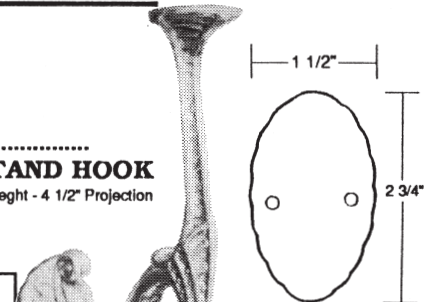

Brass Keys

827G.....

Furniture Doctor, Inc.

Antique Restoration Hardware Solid Brass Hooks

HH10.....
DOUBLE HOOK
5 5/8" Height - 2 3/4" Projection.
Includes Collar

HH18.....
HALLSTAND HOOK
7 1/2" Height - 4 1/2" Projection

HH9.....
WARDROBE HOOK
1 7/8" Height - 1 7/8" Projection

HH11.....
HALLSTAND HOOK
5" Height - 3 5/8" Projection

HH19.....
HALLSTAND HOOK
6 1/2" Height - 3 1/2" Projection
1" Porcelain Knobs

Furniture  Doctor, Inc.