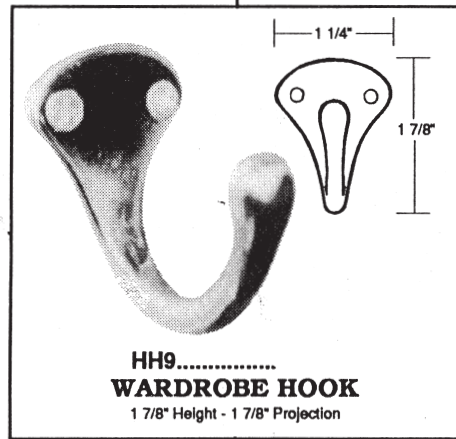

Brass Keys

827G.....

Furniture Doctor, Inc.

Antique Restoration Hardware Solid Brass Hooks

HH10.....
DOUBLE HOOK
5 5/8" Height - 2 3/4" Projection.
Includes Collar

HH18.....
HALLSTAND HOOK
7 1/2" Height - 4 1/2" Projection

HH9.....
WARDROBE HOOK
1 7/8" Height - 1 7/8" Projection

HH11.....
HALLSTAND HOOK
5" Height - 3 5/8" Projection

HH19.....
HALLSTAND HOOK
6 1/2" Height - 3 1/2" Projection
1" Porcelain Knobs

Furniture  Doctor, Inc.