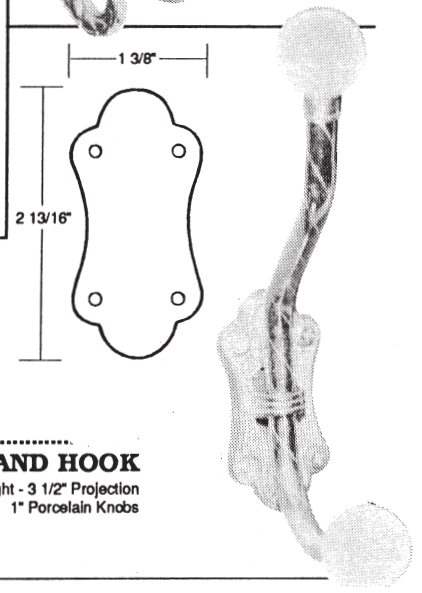

\$.

827F
\$.

Cast Brass Keyholes

929K

Wood Casters with Inserts

744C.....
set of four
1 3/16" Dia. X 5/8" W.

Teardrop Pulls

932TD.....

Brass Keys

827G.....

Furniture Doctor, Inc.

Antique Restoration Hardware Solid Brass Hooks

HH10.....
DOUBLE HOOK
5 5/8" Height - 2 3/4" Projection.
Includes Collar

HH18.....
HALLSTAND HOOK
7 1/2" Height - 4 1/2" Projection

HH9.....
WARDROBE HOOK
1 7/8" Height - 1 7/8" Projection

HH11.....
HALLSTAND HOOK
5" Height - 3 5/8" Projection

HH19.....
HALLSTAND HOOK
6 1/2" Height - 3 1/2" Projection
1" Porcelain Knobs

Furniture  Doctor, Inc.