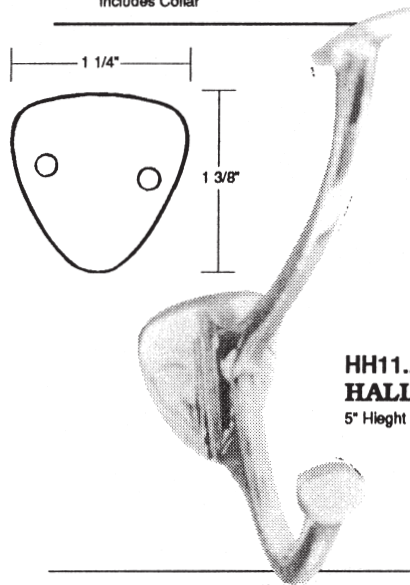

927P.....

Cast Brass Cupboard Latch

LBCL...
Overall Dimensions are 3 1/4"
X 1 1/2" -Including Catch.

827A.....

827C..... \$ ea.

Stamped Brass Pulls

851.....

827B.....

\$.

827F
\$.

Cast Brass Keyholes

929K

Wood Casters with Inserts

744C.....
set of four
1 3/16" Dia. X 5/8" W.

Teardrop Pulls

932TD.....

Brass Keys

827G.....

Furniture Doctor, Inc.

Antique Restoration Hardware Solid Brass Hooks

HH10.....
DOUBLE HOOK
5 5/8" Height - 2 3/4" Projection.
Includes Collar

HH18.....
HALLSTAND HOOK
7 1/2" Height - 4 1/2" Projection

HH9.....
WARDROBE HOOK
1 7/8" Height - 1 7/8" Projection

HH11.....
HALLSTAND HOOK
5" Height - 3 5/8" Projection

HH19.....
HALLSTAND HOOK
6 1/2" Height - 3 1/2" Projection
1" Porcelain Knobs

Furniture  Doctor, Inc.